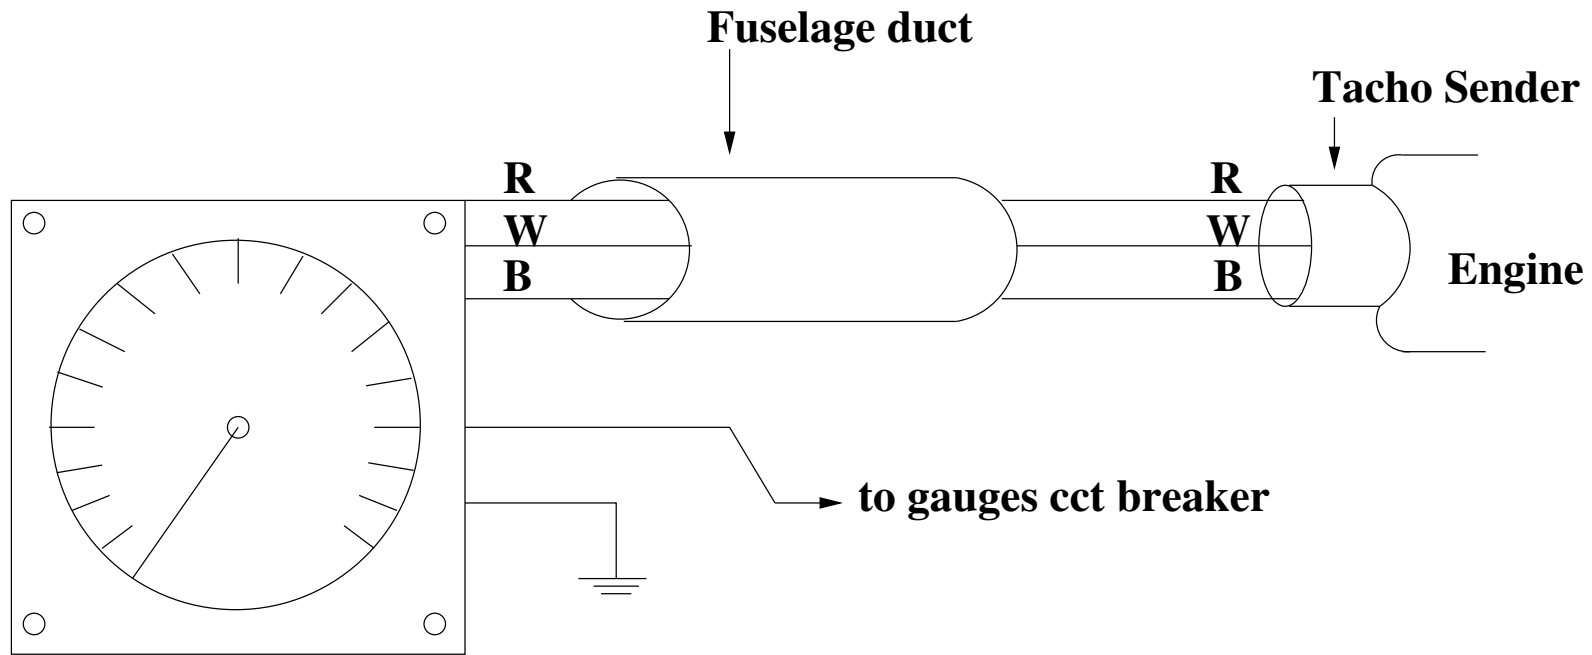

TACHOMETER

R= red

W= white

B= black